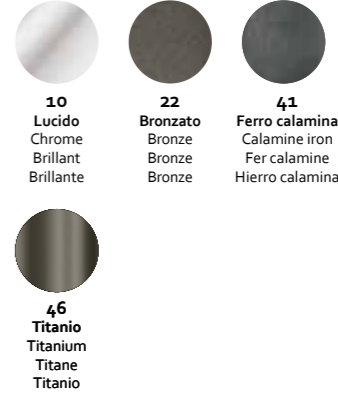

Finiture - Finishings - Finitions