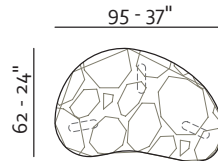

mod. **Luna**

patented model

V.1712

28 - 11"

V.1711

28 - 11"

V.703

45 - 18"