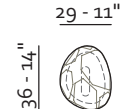

mod. **Luna**

patented model

V.1712

28 - 11"

V.1711

28 - 11"

V.703

45 - 18"