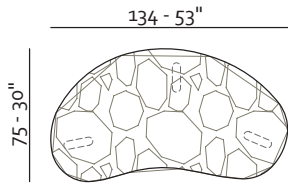

mod. **Luna**

patented model

V.1712

28 - 11"

V.1711

28 - 11"

V.703

45 - 18"