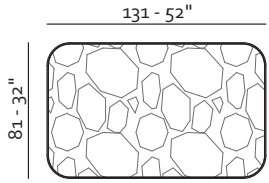

mod. **Kiko**

patented model

v.1706

28 - 11"

v.1703

28 - 11"

— **Finiture ripiano** - Top finishings - Finitions plateau - Acabados de mesa

92 Mar del Plata  
93 Pulpis  
94 Raffaello  
GRES LUX