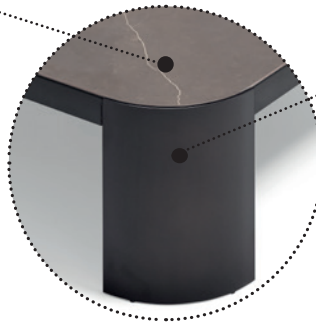

mod. **Kiko**

patented model

v.1706

28 - 11"

v.1703

28 - 11"

— **Finiture ripiano** - Top finishings - Finitions plateau - Acabados de mesa

92 Mar del Plata  
93 Pulpis  
94 Raffaello  
GRES LUX