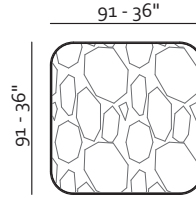

mod. **Kiko**

patented model

v.1706

28 - 11"

v.1703

28 - 11"

— **Finiture ripiano** - Top finishings - Finitions plateau - Acabados de mesa

92 Mar del Plata  
93 Pulpis  
94 Raffaello  
GRES LUX